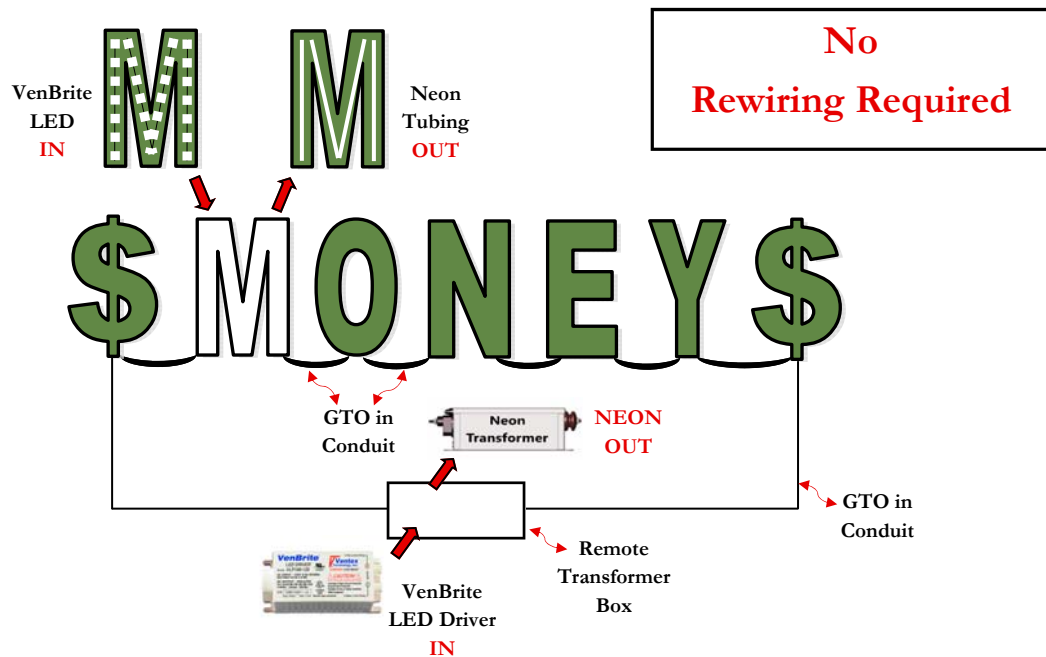

# RAPID RETROFIT

RAISE YOUR REVENUES by selling...

**RAPID RETROFIT** – Neon-to-LED Retrofit Made Simple

GTO & Conduit remain in place  
with VenBrite LED System.

- Reuse GTO wire & conduit when converting neon to LED, a series-wired VenBrite exclusive.
- Labor and material savings can reduce overall retrofit costs by 30% or more.
- Recognized as alternate construction by UL for LED conversion.