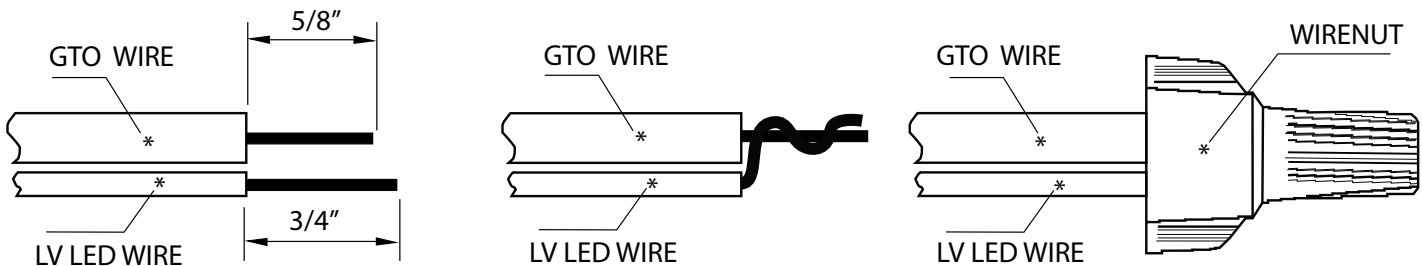

SMALL WIRE NUTS & GTO RETROFIT WIRE NUTS

Small Splice Wire Nuts

GTO Retrofit Wire Nuts

GTO Retrofit Wire Nuts come in larger size than Small Splice Wire Nuts.

FEATURES AND BENEFITS

- Easy to apply, pre-filled twist-on wire connectors
- Silicone-based sealant protects against moisture and corrosion
- UL listed for interior and exterior damp/wet locations
- Wide wire range enables use on variety of applications including outdoor power outlets, outdoor signage and exterior area lighting

SPECIFICATIONS

Part Number	Description	Color	Unit of Measure
70700	VA-WN01-50 Small Splice Wire Nuts	Gray/Orange	Box of 50
70705	VA-WN01-100 Small Splice Wire Nuts	Gray/Orange	Box of 100
70710	VA-WN01-150 Small Splice Wire Nuts	Gray/Orange	Box of 150
70720	VA-WN02 GTO Retrofit Wire Nuts *See Figure 1	Blue/Orange	Box of 150